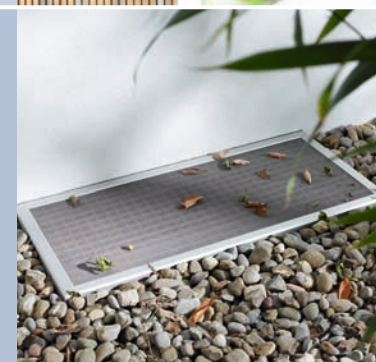

The Neher system can be used with a range of different meshes, including Transpatec, the pollen mesh Polltec and special meshes for many different requirements.

Stentering frames

Safe and easy to handle, and can usually be installed without drilling. Can be used almost anywhere, robust and unobtrusive.

Hinged frames for doors and windows

Swings open easily both inwards or outwards. Durable and suitable for small spaces.

Pleated screens

User-friendly, robust and modern, with no obstacles. No swing area, fits neatly away in box when not in use.

Light well covers

Secure, robust and durable. Special versions available for wooden decking, with rainproofing and for installation flush with the ground.

Swing doors

Easy and convenient even when both hands are full. Swings open easily in both directions. Automatic closing, quiet and robust.

Roller screens for windows and doors

Insect protection only if really needed. Modern design, durable functionality. Ideal even for roof windows.

Sliding systems

Sturdy, ideal for large apertures, allow multi-leaf systems to slide to one side, low installation depth makes them very versatile.